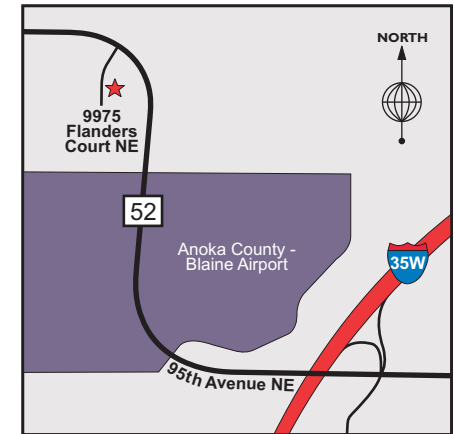

9975 Flanders Court NE

Blaine, MN 55449

Phone: 763-784-5858

Fax: 763-784-2300

www.designersign.com

Driving Directions:

Designer Sign Systems is located approximately ten miles to the north of Minneapolis and Saint Paul in the City of Blaine, a suburb of approximately 45,000 residents.

From I-35W, take the 95th Avenue NE Exit. Go West. 95th Avenue NE will turn into County Road 52 (Radisson Road).

Follow County Road 52 for approximately one mile, until the stoplight at Flanders Court NE. Take a left on to Flanders Court NE. We are located on the left side of the street approximately one block south of County Road 52.